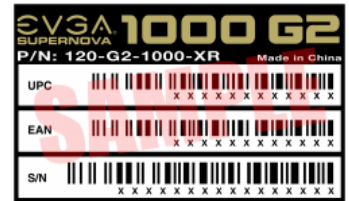

Purchase any of the following products at Memory Express or memoryexpress.com and receive a rebate card by mail

Product Description	UPC	Item #	Amount	Rebate Limit
100-B1-0500-KR EVGA 500 B1 80+ BRONZE	843368023904	MX47094	\$20	1
100-B1-0600-KR EVGA 600 B1 80+ BRONZE	843368025601	MX47882	\$20	1
100-BR-0450-K1 EVGA 450 BR, 80+ BRONZE	843368051815	MX72909	\$20	1
100-BR-0500-K1 EVGA 500 BR, 80+ BRONZE	843368051860	MX72908	\$20	1
100-BR-0600-K1 EVGA 600 BR, 80+ BRONZE	843368051914	MX72910	\$20	1
100-BR-0700-K1 EVGA 700 BR, 80+ BRONZE	843368051983	MX72911	\$20	1
100-BT-0450-K1 EVGA 450 BT	843368046071	MX69697	\$10	1
110-BQ-0650-V1 EVGA 650 BQ Power Supply	843368036553	MX63359	\$20	1
110-BQ-0750-V1 EVGA 750 BQ Power Supply	843368036676	MX63360	\$20	1
110-BQ-0850-V1 EVGA 850 BQ Power Supply	843368036607	MX63361	\$20	1
120-G2-1300-XR EVGA SuperNOVA 1300 G2 80+ GOLD	843368024550	MX48291	\$20	1
120-G2-1600-X1 EVGA SuperNOVA 1600 G2 80+ GOLD	843368030414	MX68299	\$30	1
120-GP-0650-X1 EVGA G1+ 650 Watt 80PLUS Gold Power Supply	843368048495	MX70347	\$20	1
120-GP-0750-X1 EVGA G1+ 750 Watt 80PLUS Gold Power Supply	843368048532	MX70348	\$20	1

How to Claim Your Rebate card

1. Purchase any of the products listed above between 01/04/2019 and 01/31/2019 at participating retailers found at evgarebate.com.
2. Go to evgarebate.com and enter the promotion number **87171**.
3. Fill out and print the registration form for this promotion.
4. Cut out and enclose the ORIGINAL UPC code from the product packaging. An example of a UPC code can be found at the right of these instructions.
5. Enclose a copy of the sales receipt dated between 01/04/2019 and 01/31/2019 indicating your qualifying purchase.
6. Mail all of these items to the address noted on the registration form. Submission must be postmarked within 30 days of purchase in order to qualify. **Do NOT use this form for submittal as it is for instructions and information only.**